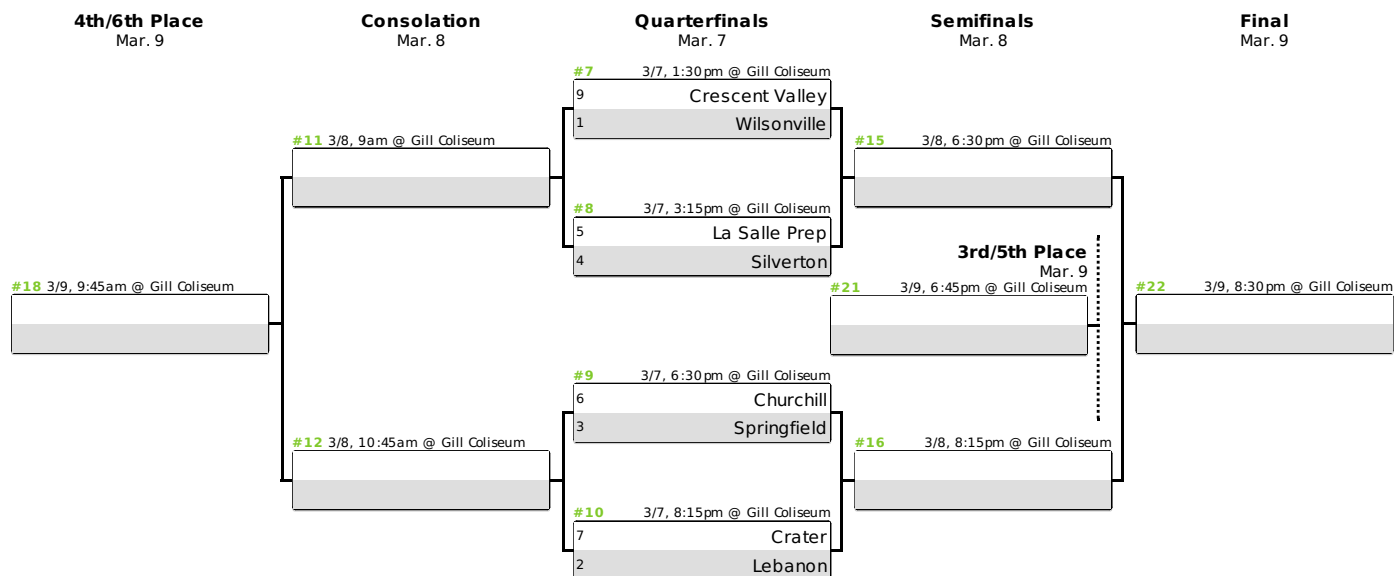

OSAA BASKETBALL STATE RULES INTERPRETER

Steve Bulen

2019 OSAA / OnPoint Community Credit Union 5A Girls Basketball State Championship

March 7-9, Oregon State University, Corvallis

Round 1 Mar. 2

16	Pendleton	41
1	Wilsonville	92
3/2, 7pm		
9	Crescent Valley	46
8	Redmond	31
3/2, 2pm		
12	North Bend	15
5	La Salle Prep	69
3/2, 3pm		
13	Putnam	36
4	Silverton	57
3/2, 4pm		