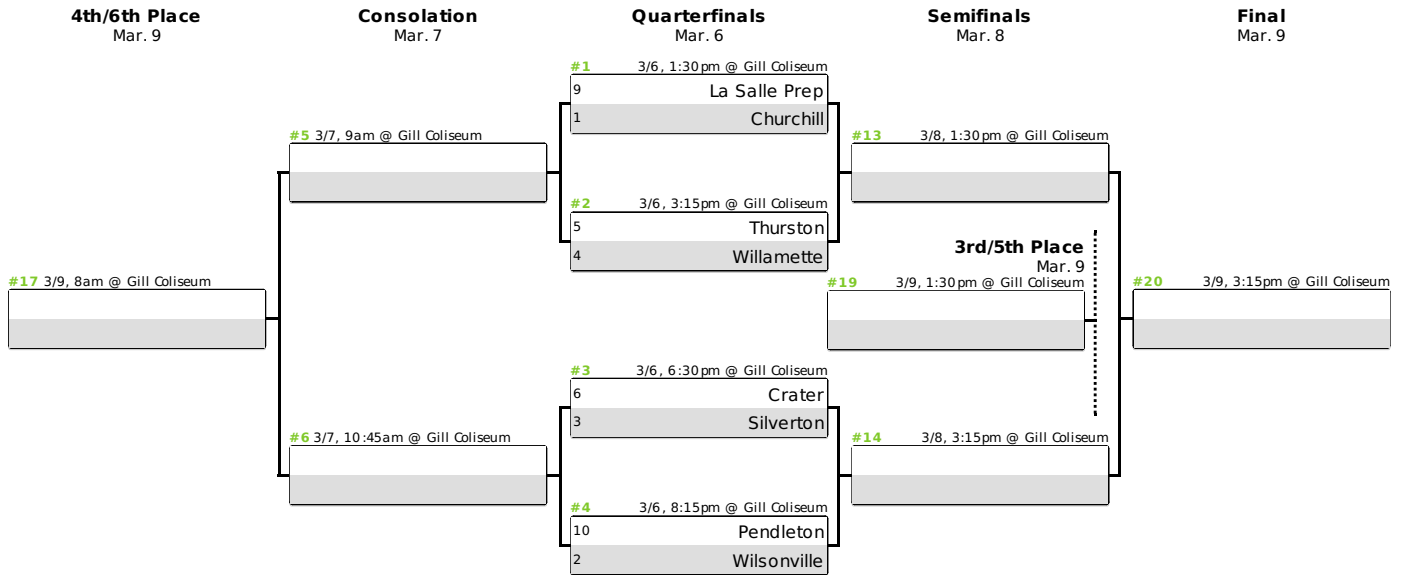

2019 OSAA / OnPoint Community Credit Union 5A Boys Basketball State Championship

March 6-9, Oregon State University, Corvallis

The team with the better Adjusted Playoff Ranking (APR) shall be the designated home team (bottom team in the matchup).